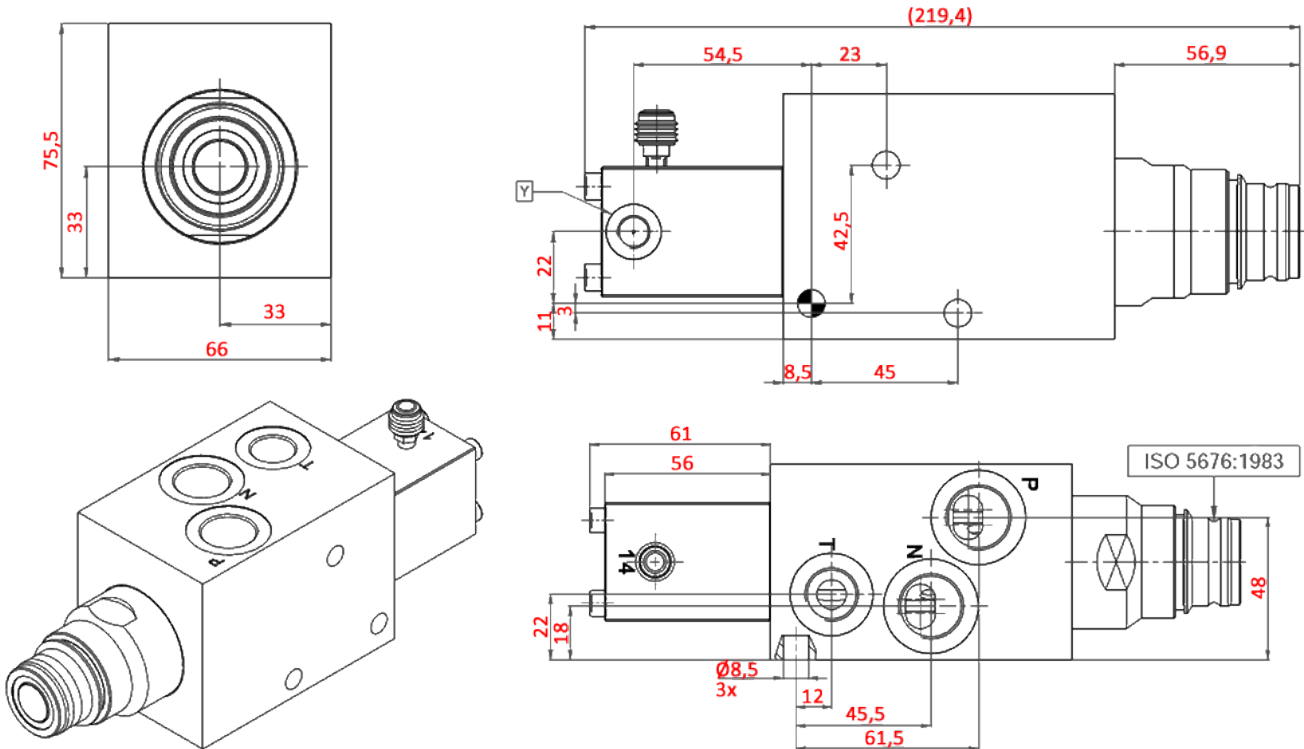

13327

[mm]

Šifra / Code	13327
Navoj "P", "N" / Thread "P", "N"	M22x1.5 / T=M18x1.5
Navoj "Y" / Thread "Y"	M10x1
Max tlak zavore "R" / Max press. trailer brake "R" [bar]	130 - 150
Max tlak "P" in "N" / Max pressure "P" in "N" [bar]	280 / Y=100 / T=0.5
Pretok / Flow [l/min]	10-80
Delovna temperatura / Working temperature [°C]	-20 / 90
Temperatura olja / Oil working temperature [°C]	-20 / 80
Tip olja / Oil type	mineral 46