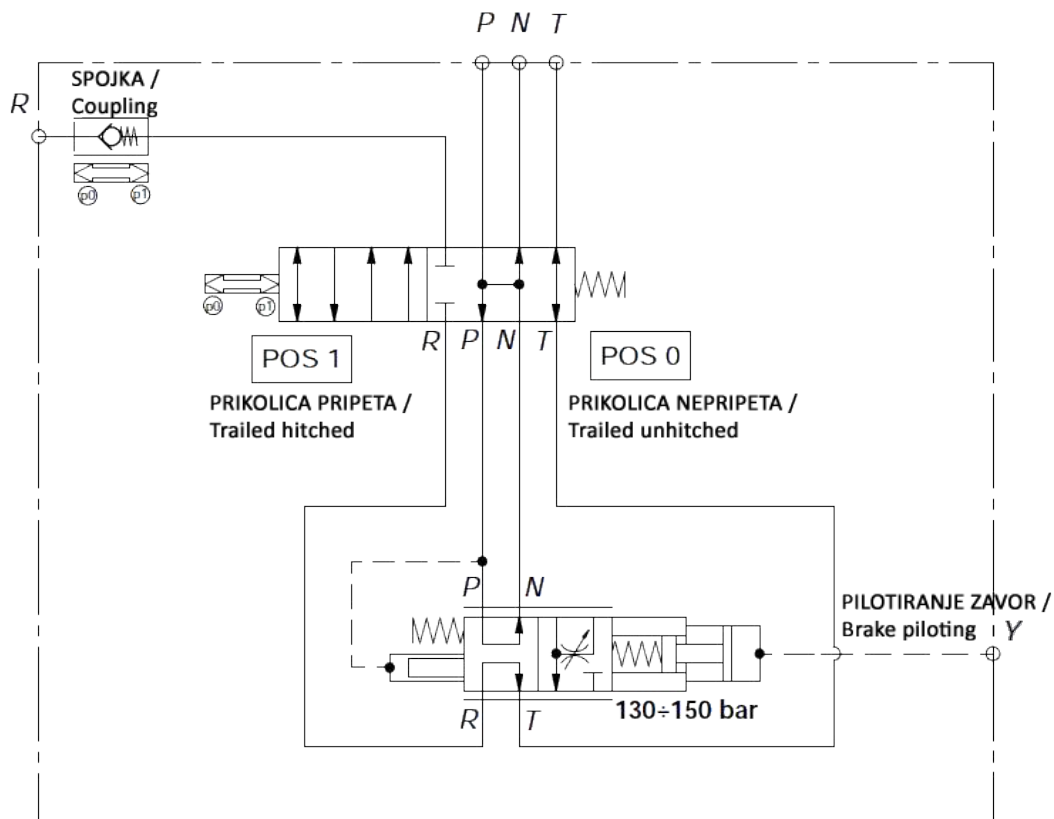

13327

[mm]

Šifra / Code	13327
Navoj "P", "N" / Thread "P", "N"	M22x1.5 / T=M18x1.5
Navoj "Y" / Thread "Y"	M10x1
Max tlak zavore "R" / Max press. trailer brake "R" [bar]	130 - 150
Max tlak "P" in "N" / Max pressure "P" in "N" [bar]	280 / Y=100 / T=0.5
Pretok / Flow [l/min]	10-80
Delovna temperatura / Working temperature [°C]	-20 / 90
Temperatura olja / Oil working temperature [°C]	-20 / 80
Tip olja / Oil type	mineral 46